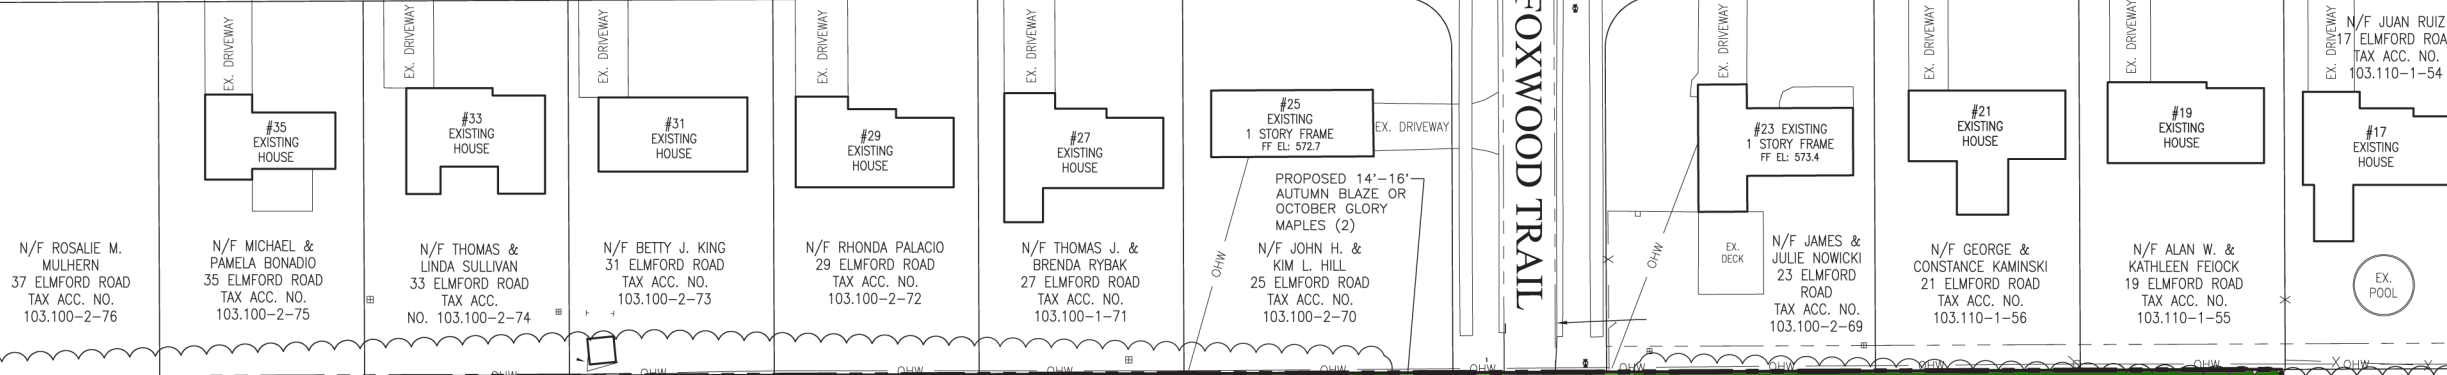

TANGERINE WAY (60' R.O.W.)

ELMFORD ROAD

(60' R.O.W.)

FOXWOOD TRAIL

S = Sold

REMAINING LANDS
16.686± ACRES TO R.O.W.