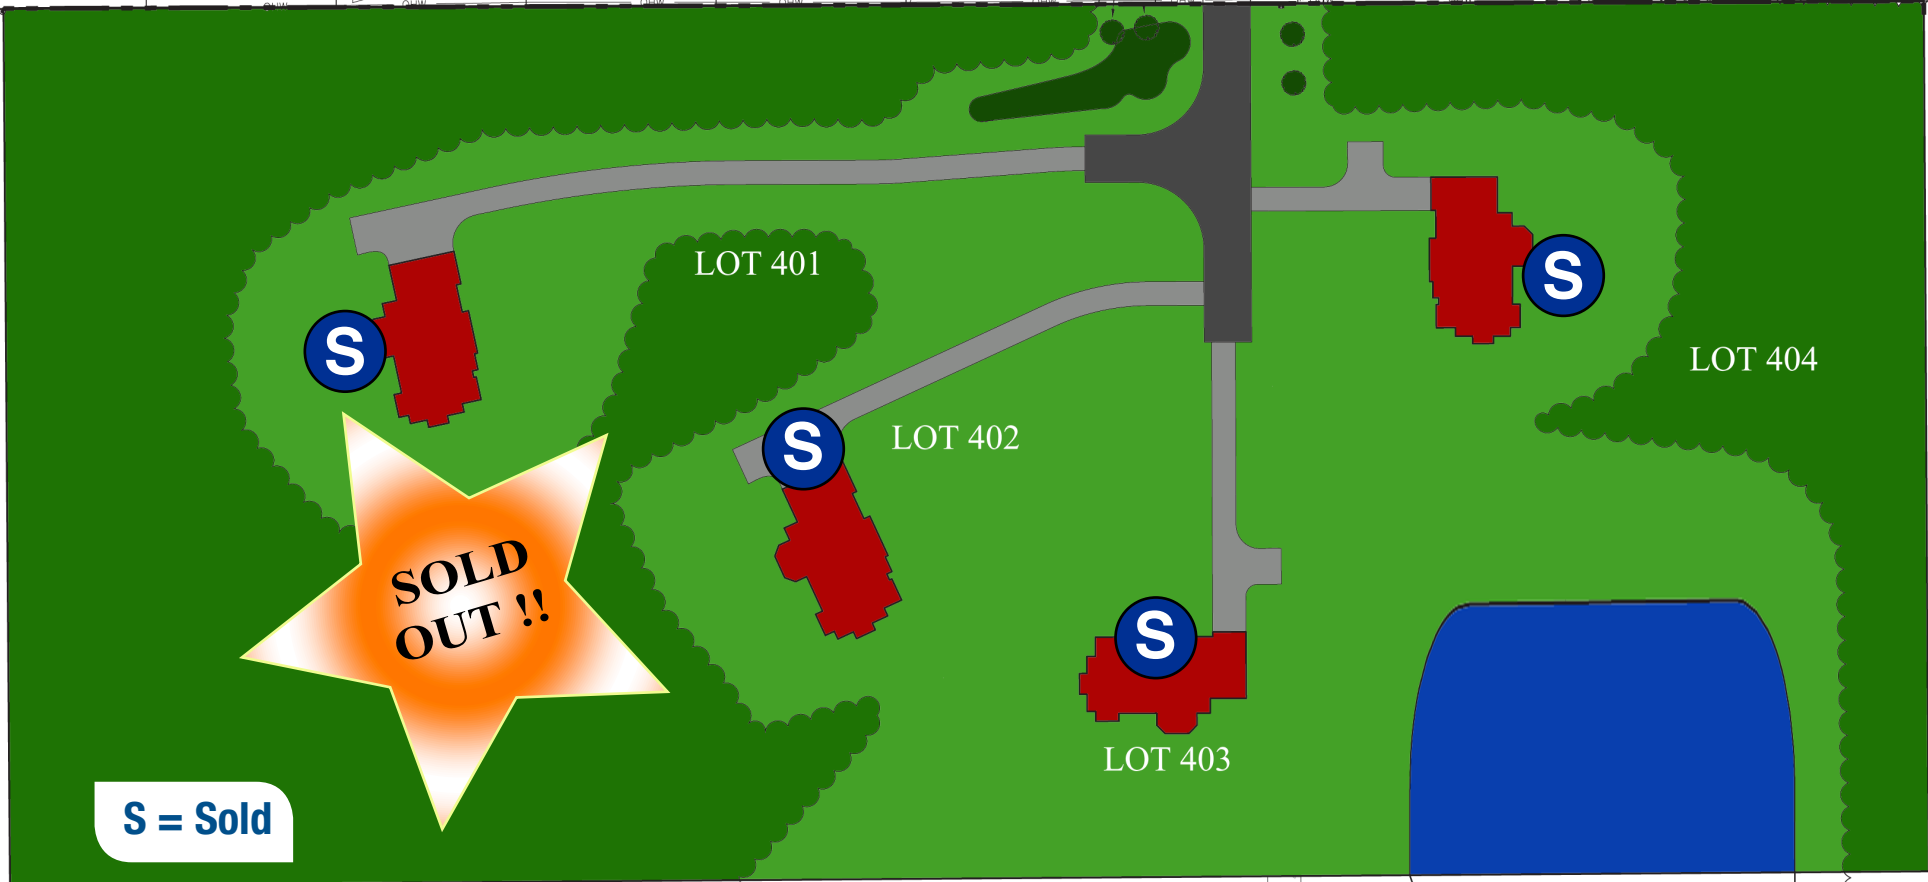

ELMFORD ROAD

(60' R.O.W.)

FOXWOOD TRAIL

REMAINING LANDS
16.686± ACRES TO R.O.W.