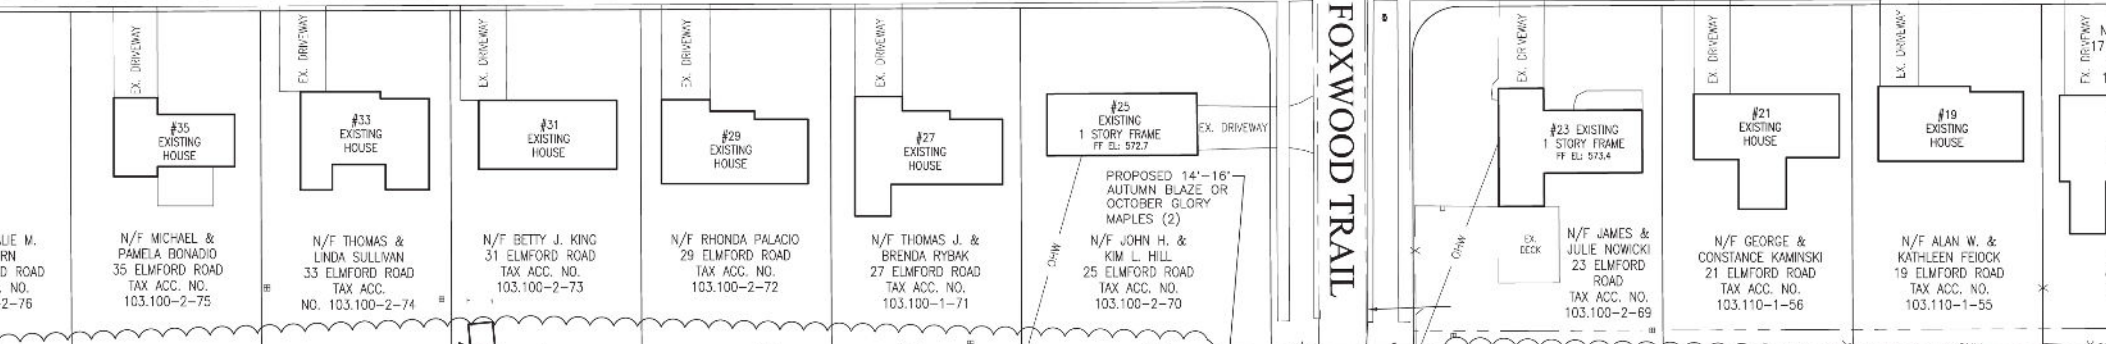

ELMFORD ROAD

(60' R.O.W.)

FOXWOOD TRAIL

REMAINING LANDS
16.686± ACRES TO R.O.W.