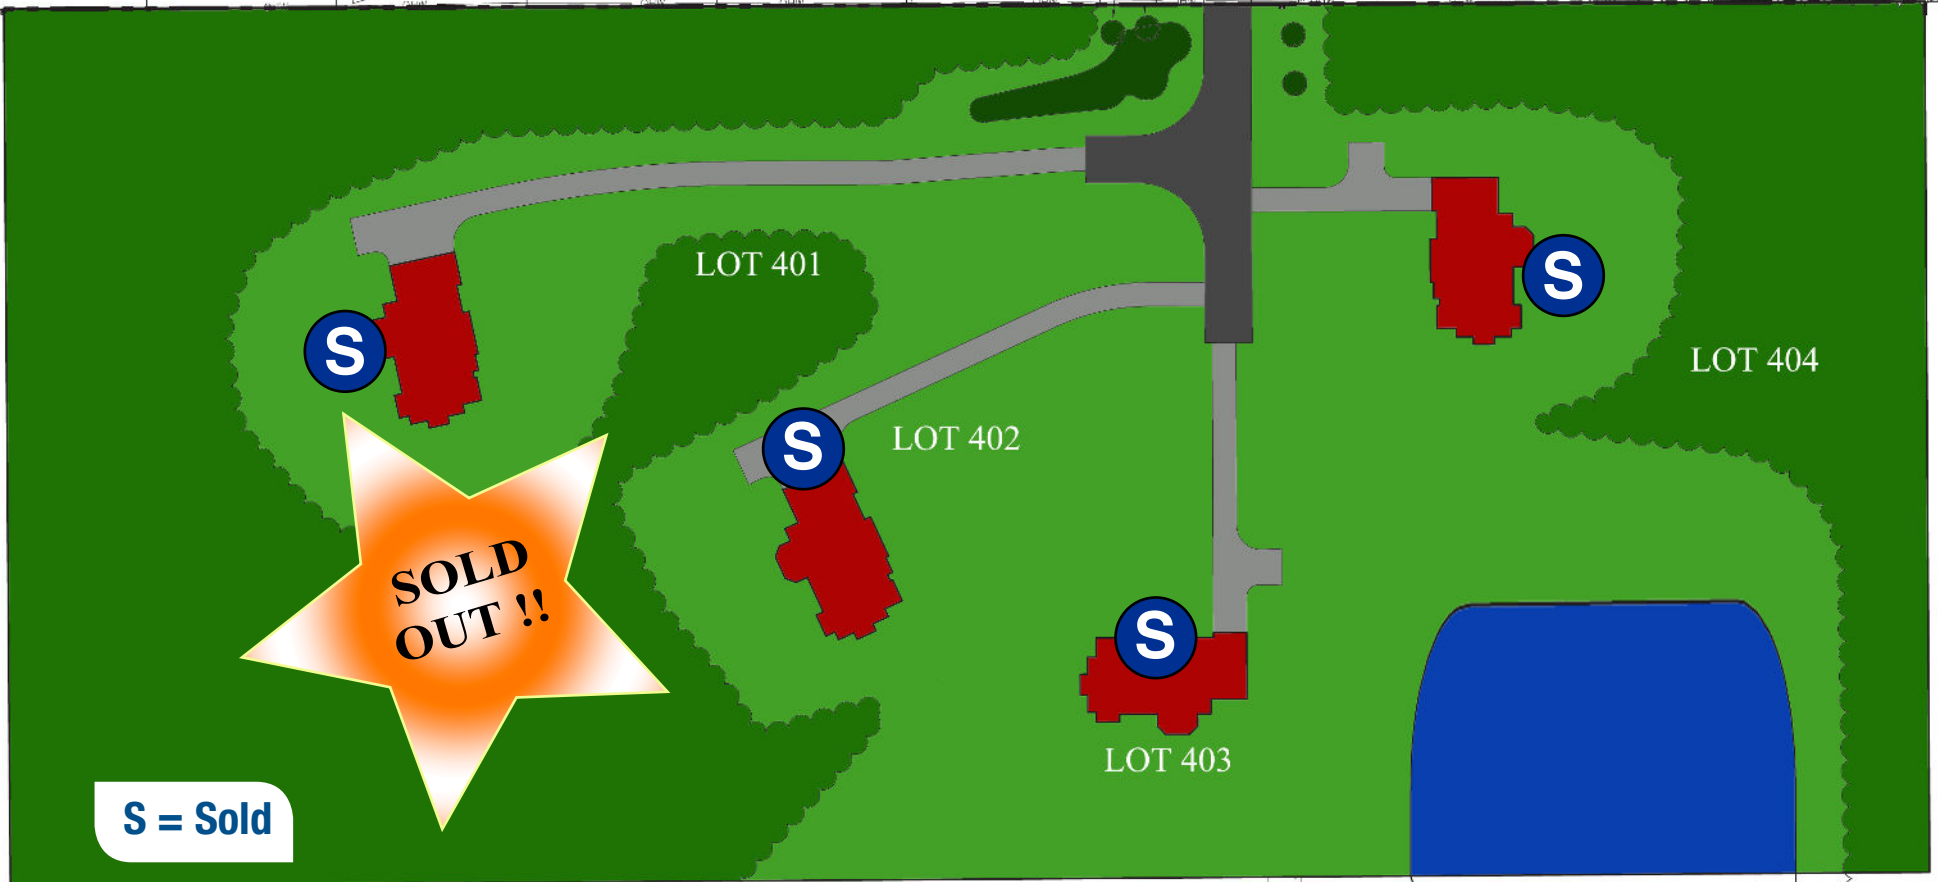

ELMFORD ROAD

(60' R.O.W.)

FOXWOOD TRAIL

REMAINING LANDS
16.686± ACRES TO R.O.W.